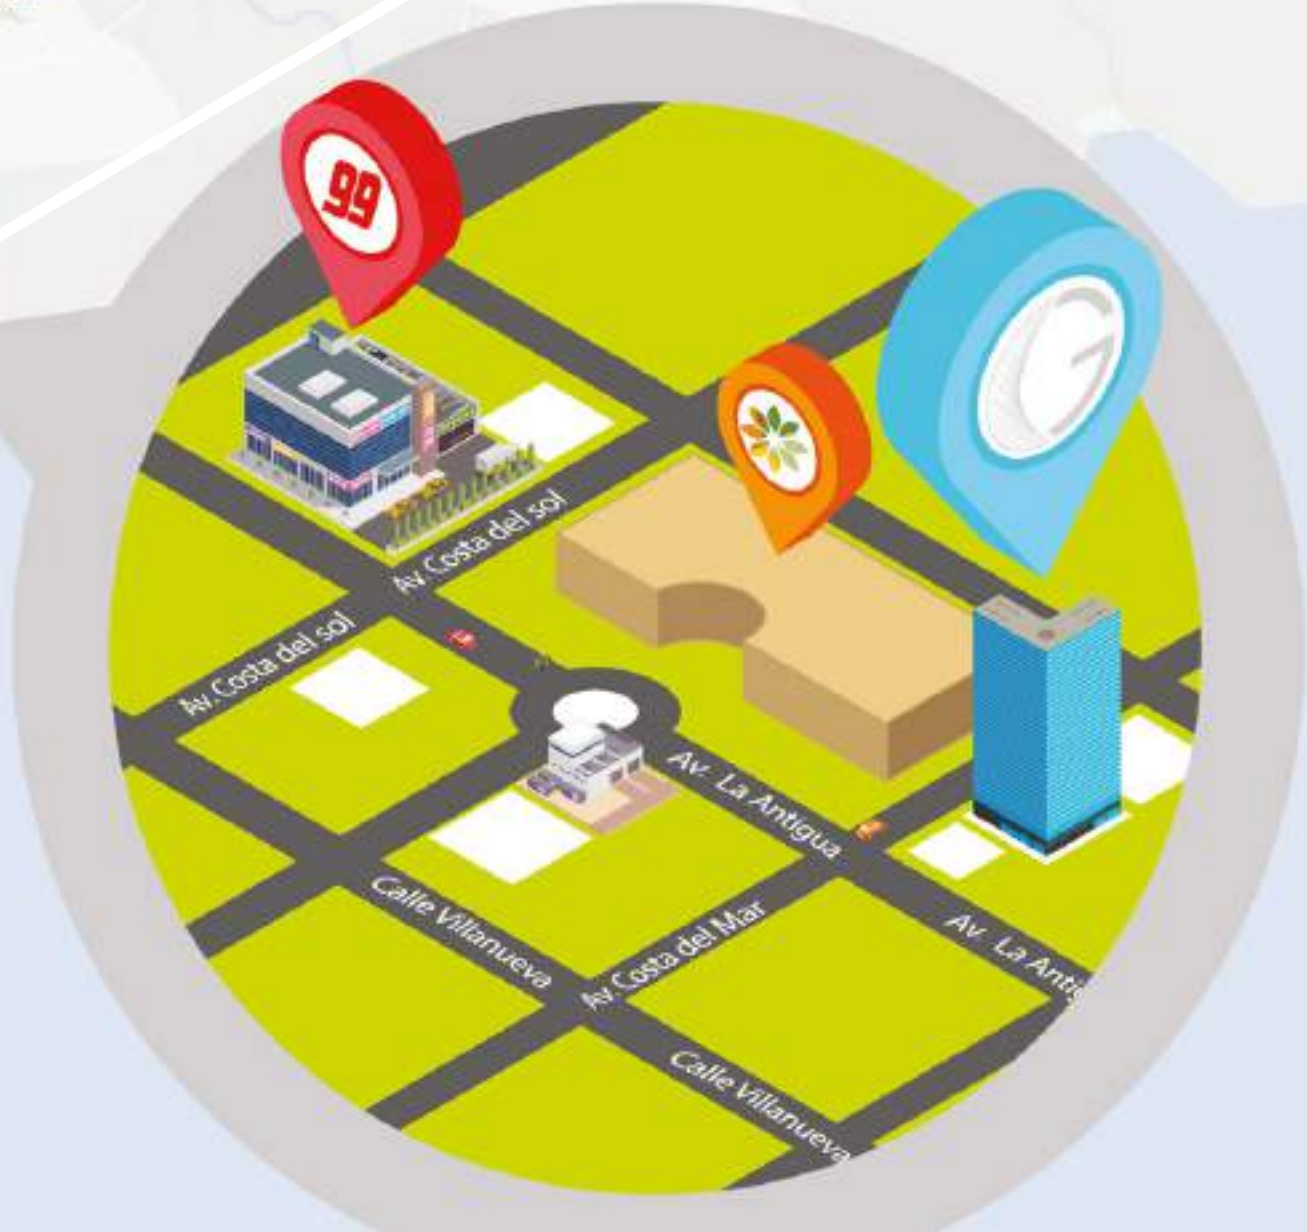

GENERATION TOWER  
-AT COSTA DEL ESTE-

A place for all *generations*

TOCUMEN INTERNATIONAL AIRPORT

15 minutes away

10 minutes away

FINANCIAL CENTER

# Multi nationals

Thanks to the SEM Law, Panama is home to 189 multinational companies, many of which have their headquarters in Costa del Este. Some of these include:

1. SAMSUNG
2. MAERSK
3. LIBERTY MEDIA
4. ESTEE LAUDER
5. NESTLÉ
6. P&G
7. L'ORÉAL
8. BLADEX
9. HUAWEI
10. MOVISTAR
11. JOHNSON & JOHNSON
12. DELOITTE INC, among others.

Area with space for entertainment such as the "Malecón", parks, paddle tennis courts, soccer fields, co-working areas, bars/restaurants, banks and pharmacies.

Close to Town Center, a space where there are cinemas, bars, amphitheatres, restaurants, multiple premium stores and gourmet supermarkets.