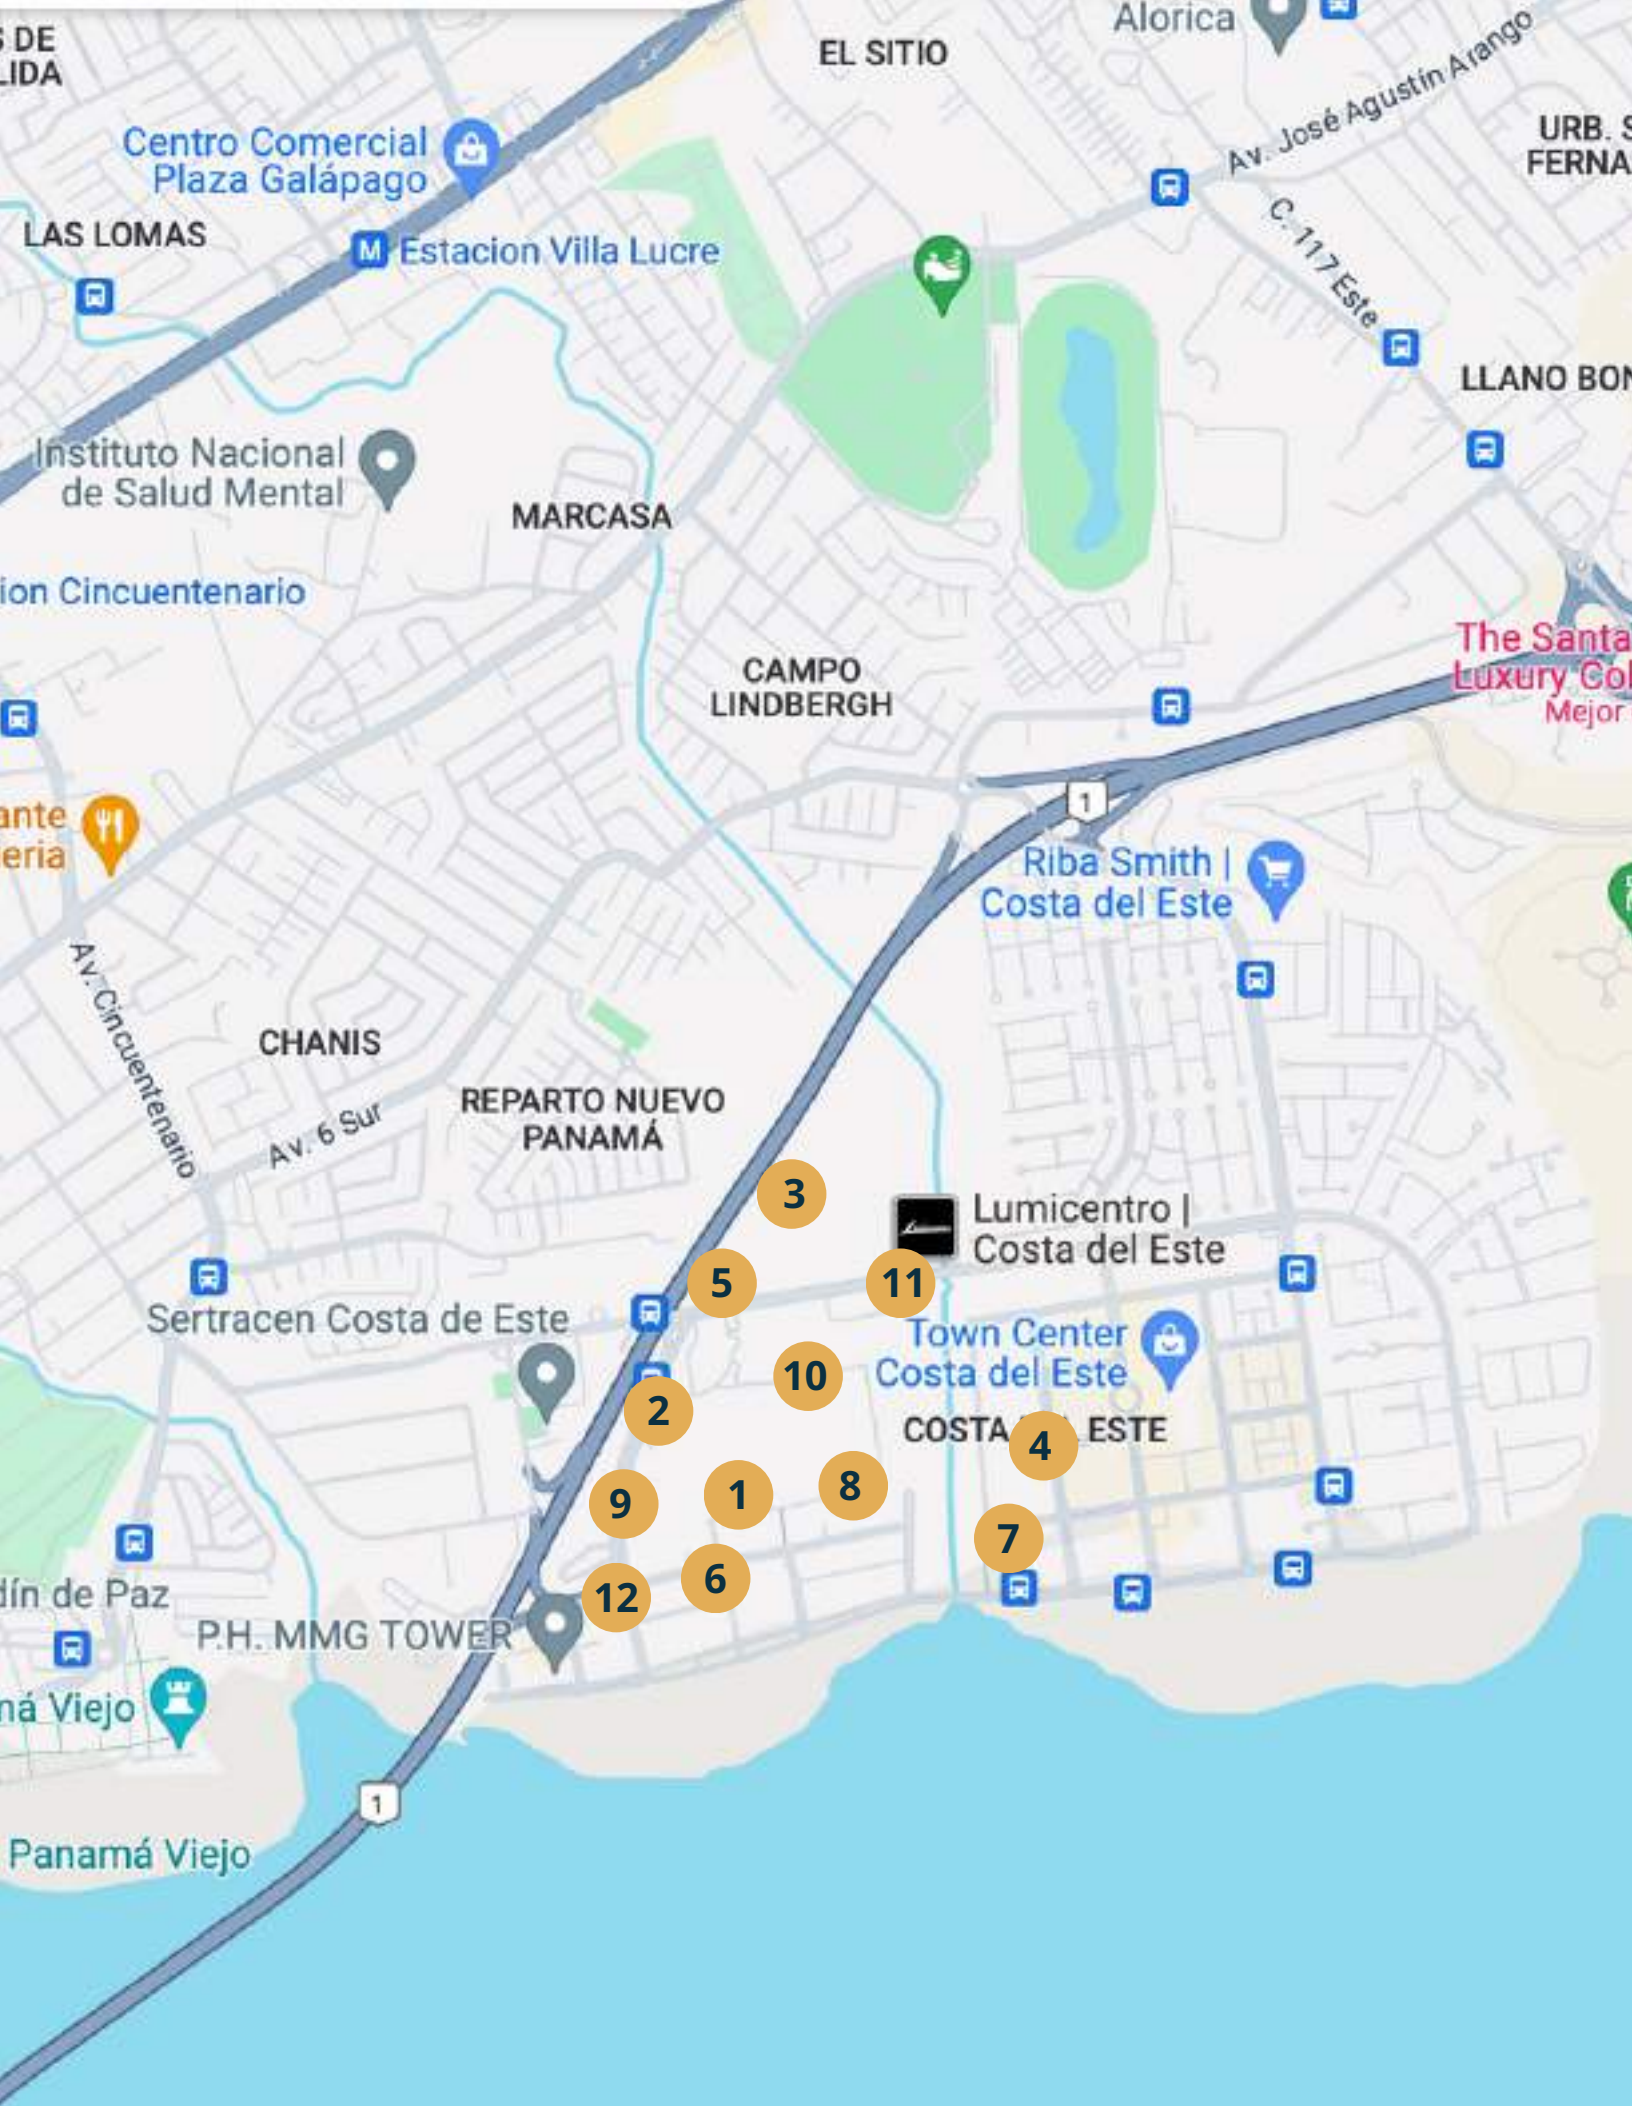

Multi nationals

Thanks to the SEM Law, Panama is home to 189 multinational companies, many of which have their headquarters in Costa del Este. Some of these include:

1. SAMSUNG
2. MAERSK
3. LIBERTY MEDIA
4. ESTEE LAUDER
5. NESTLÉ
6. P&G
7. L'ORÉAL
8. BLADEX
9. HUAWEI
10. MOVISTAR
11. JOHNSON & JOHNSON
12. DELOITTE INC, among others.

Area with space for entertainment such as the "Malecón", parks, paddle tennis courts, soccer fields, co-working areas, bars/restaurants, banks and pharmacies.

Close to Town Center, a space where there are cinemas, bars, amphitheatres, restaurants, multiple premium stores and gourmet supermarkets.